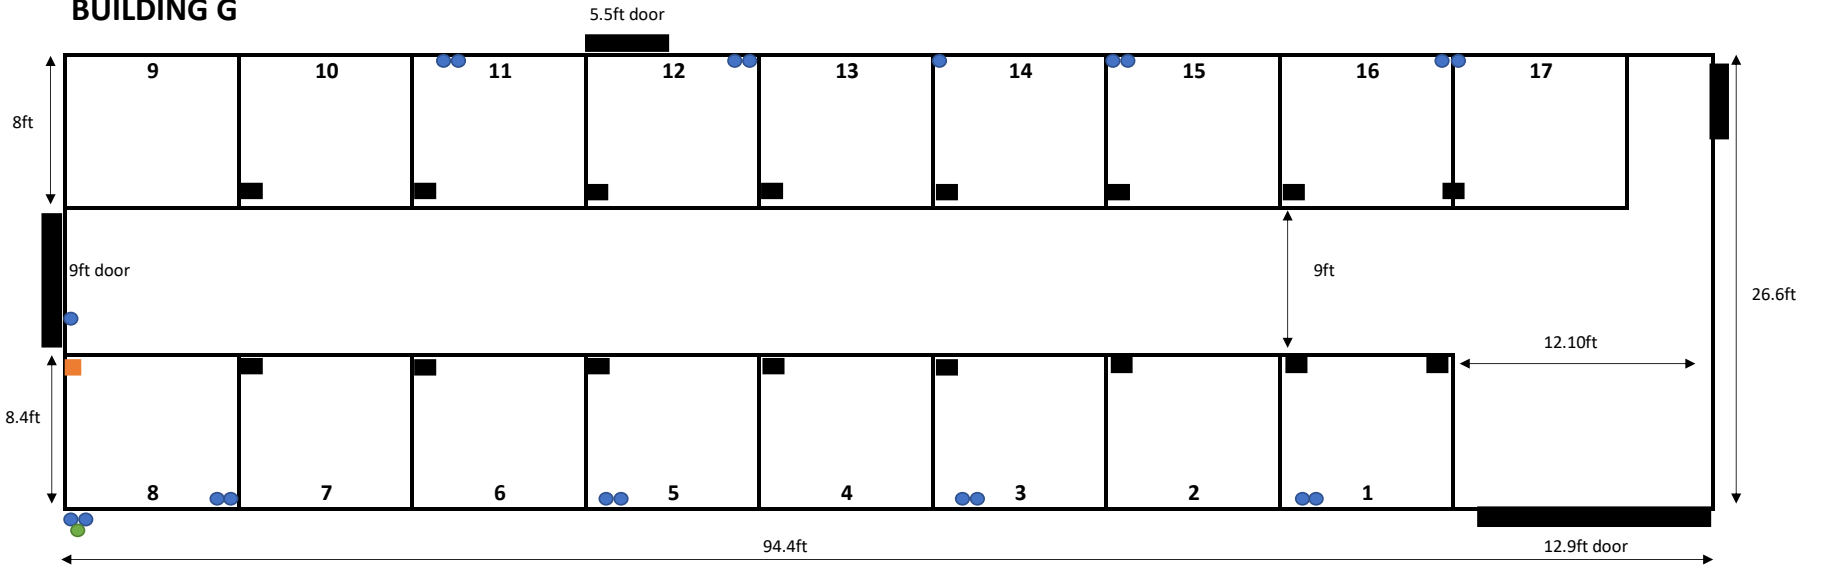

BUILDING G

W
S X N
E

- Standard 110 (1 pair)
- 30 amp
- 50amp
- post
- 10ft avg between posts N-S
- # ft.in

All booth spaces
10x10

LAYOUT NOT TO SCALE
Measurements are approximate

Updated 04/2023